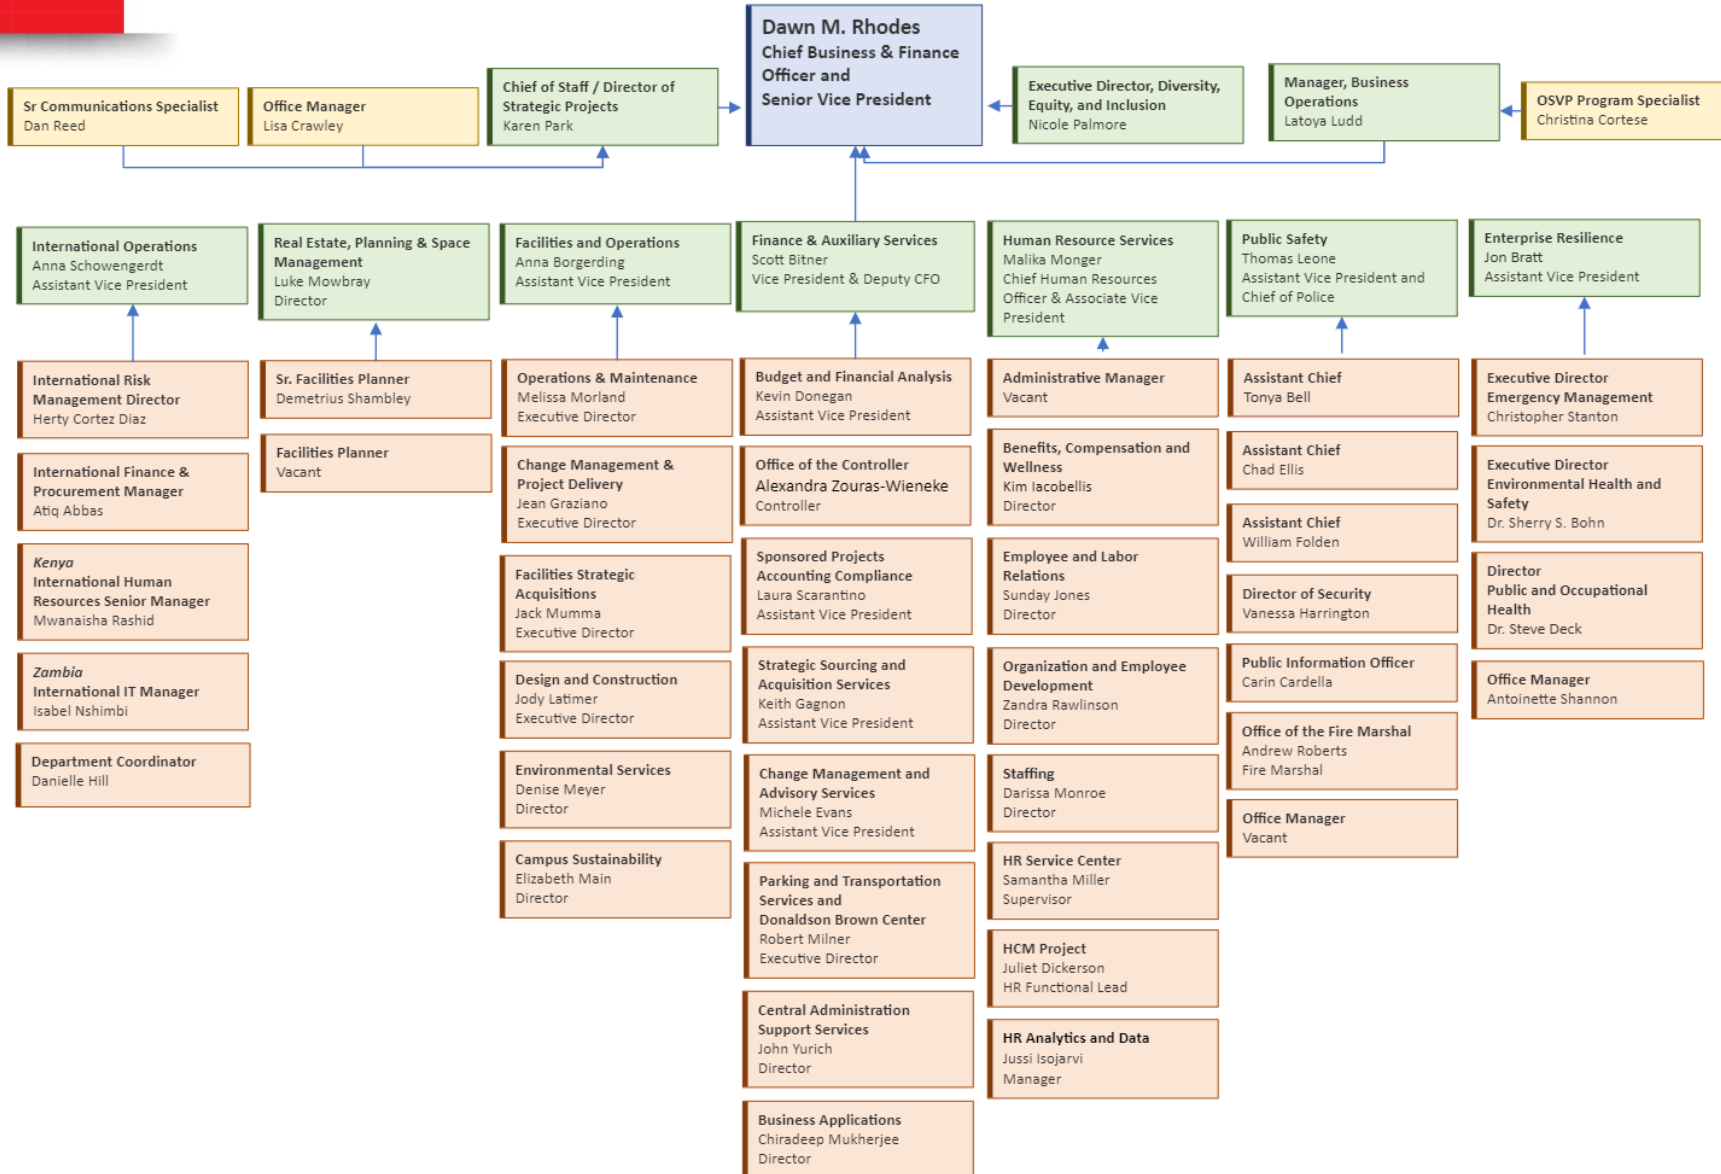

# Leadership Organizational Chart

UNIVERSITY of MARYLAND  
BALTIMORE

ADMINISTRATION AND FINANCE

Revised: April 8, 2024