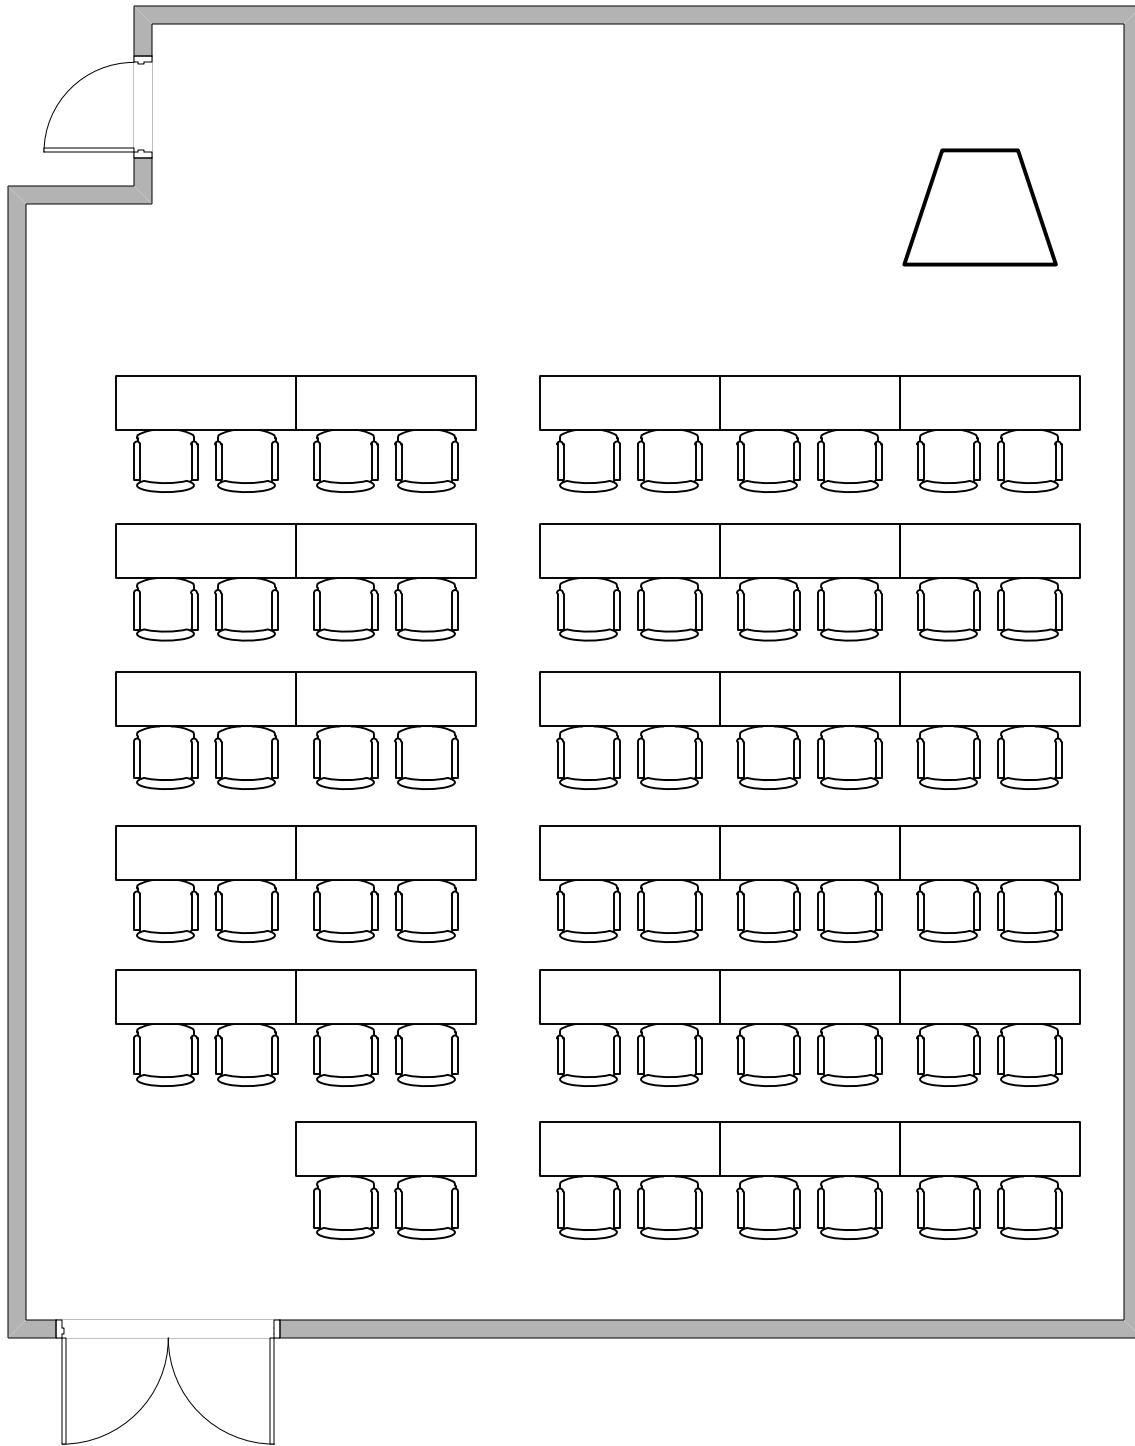

Meeting Room 351 Classroom

UNIVERSITY *of* MARYLAND
Southern Management Corporation
Campus Center